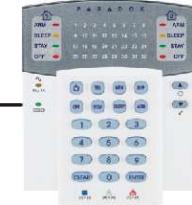

## Wireless expansion

Optional - extends the range of any wireless device

**Wireless Repeater Module**  
MG-RPT1 (PA3804)

- Built-in transceiver
- Select which zone, PGM and/or keypad signals are repeated
- Signal strength display
- RF jamming supervision
- Fully supervised by panel or console
- 1 Programmable 5A relay output
- Universal Zone input

**32-Zone Wireless LED Keypad**  
MG32LRF (PA3830)

Up to 4 fully functional keypads can be added

## 32-Zone Wireless Transceiver Control Panel MG5050 (PA3820)

- Built-in 32 zone transceiver
- 32 zones (any of which can be wired and/or wireless)
- 5 onboard hardware zone inputs
- 2 partitions
- 3 arming conditions: Full, Stay and Sleep
- Up to 15 keypad zones
- Up to 32 users and 32 remote controls
- Two-way remotes with STATUS INDICATION
- PGM follows keypad Arm LED (Exit- / Arm- / Alarm-Status)
- Wireless programmable outputs
- Full functional wireless keypads
- Direct connect with Winload software

## Hard wired expansion

Up to 15 keypads can be added  
Each keypad adds a hardwired zone

**32-Zone LCD Keypad**  
MG32LCD (PA3860)

**32-Zone Hardwired LED Keypad**  
MG32LED (PA3850)

**10-Zone LED Keypad**  
MG10LEDV (PA3840)