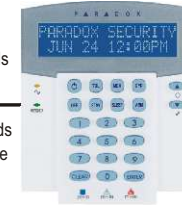

Hard wired expansion

Up to 15 keypads can be added
Each keypad adds a hardwired zone

32-Zone LCD Keypad
MG32LCD (PA3860)